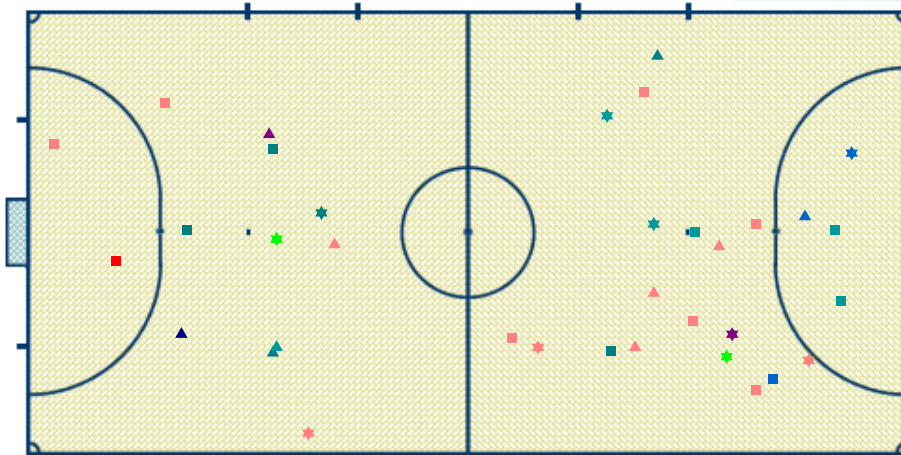

Shots

- Blocked
- Post
- ▲ Intercepted
- ★ Off target
- Missed penalty
- ▼ Missed double penalty