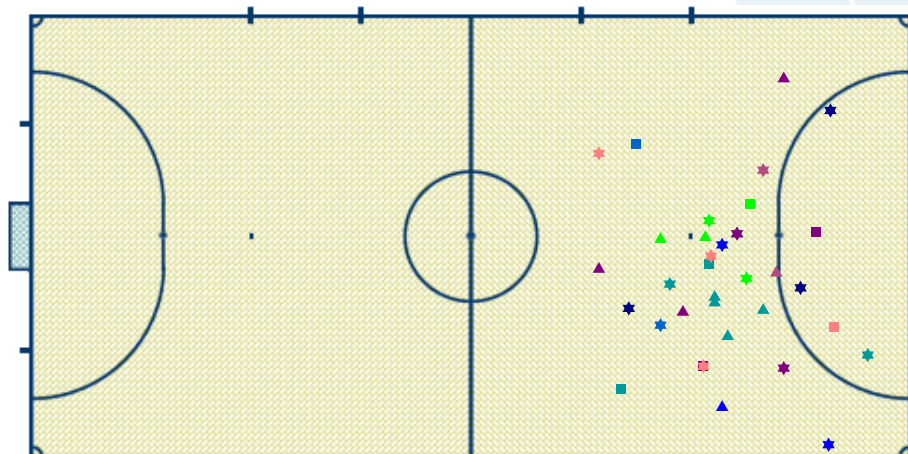

Shots

- Blocked
- Post
- ▲ Intercepted
- ★ Off target
- Missed penalty
- ▼ Missed double penalty