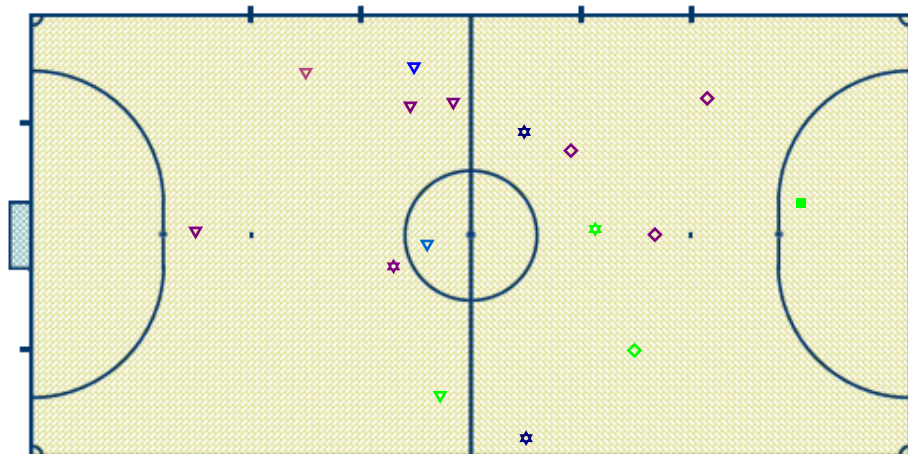

Portugal

1 Half

1-1

FUTSAL 2012

Goals/Fouls

- Open play
- Team counter attack
- ▲ Individual counter attack
- ★ Own goal
- ◆ Direct free-kick
- ▼ Double penalty
- Penalty
- Indirect free-kick
- ▲ Corner
- ▼ Defensive fouls
- ◆ Attacking fouls
- ★ Fouls suffered