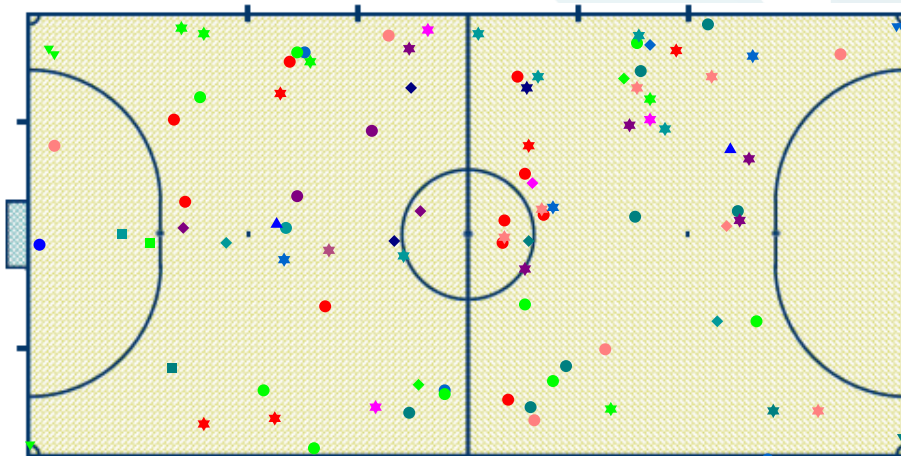

Actions

- Interceptions
- Missed pass
- ▲ Clearance
- ★ Turnover
- Dispossessed
- ▼ Corners
- Assists