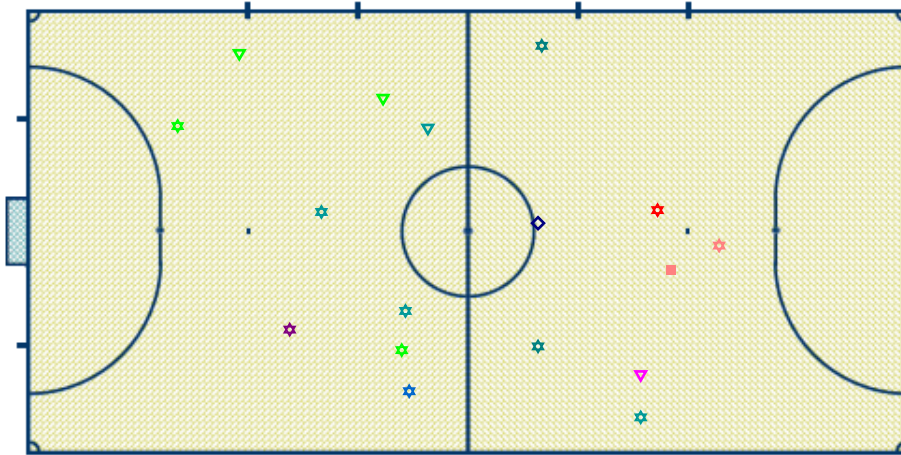

Spain

1 Half

1-1

FUTSAL 2012

Goals/Fouls

- Open play
- Team counter attack
- ▲ Individual counter attack
- ★ Own goal
- ◆ Direct free-kick
- ▼ Double penalty
- Penalty
- Indirect free-kick
- △ Corner
- ▽ Defensive fouls
- ◇ Attacking fouls
- ★ Fouls suffered