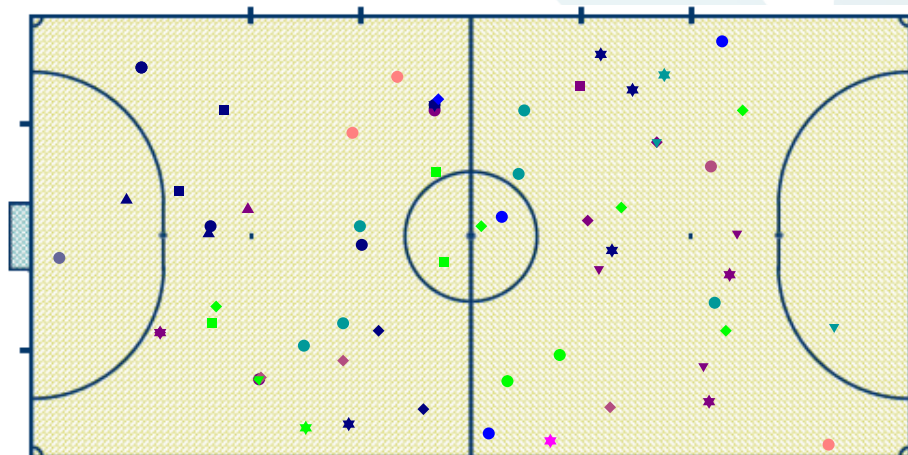

Actions

- Interceptions
- Missed pass
- ▲ Clearance
- ★ Turnover
- Dispossessed
- ▼ Corners
- Assists